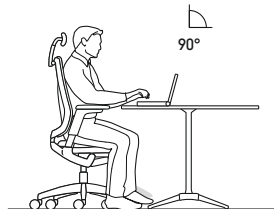

Lean forward and focus

Due to the positive tilt of the seat and backrest, the se:flex follows these movements.