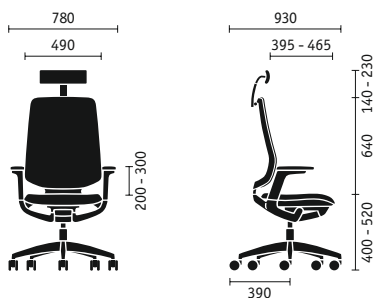

Workstations of tomorrow are being developed today

Modern companies are facing ever increasing rental and ancillary expenses. At the same time, increasing digitalisation and networking are resulting in a new approach to work which no longer requires fixed workstations. The consequence: Expensive office spaces are, on average, only occupied for half the time. Many companies are responding to this development and are increasingly opting for smart working solutions characterised by non-territorial workstation concepts. As a consequence, there has been a rise in the number of multi-user workstations which are used by several employees at different times.