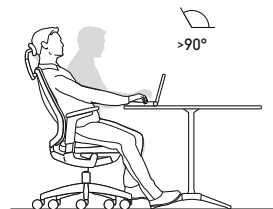

Sit upright and concentrate:

A perfectly balanced backrest pressure ensures ideal support at all times.