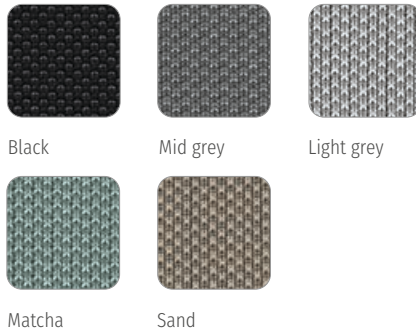

Mesh membrane

Single-coloured

The light, transparent mesh membrane of the backrest is available in five different colours. The front and back differ only in terms of their structure.

Slim upholstery

Two-coloured

Slim upholstery

Front: can be chosen from the Sedus fabric collections
Back: plastic in anthracite

Membrane

Frame and armrests

Base

As diverse as its surroundings

A harmonious working environment contributes significantly to well-being and productivity. Well-conceived furnishings, pleasant fabric and material combinations as well as the choice of colour accents are key factors for achieving this goal. Whether Smart Balance, Soft Being, Urban Living or Multi Creation – the se:flex swivel and visitor chairs can easily be adapted to any of these colour schemes.