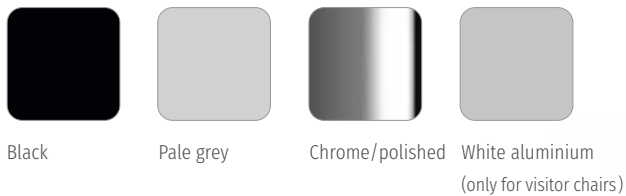

Mesh membrane

Single-coloured

The light, transparent mesh membrane of the backrest is available in five different colours. The front and back differ only in terms of their structure.

Slim upholstery

Two-coloured

Slim upholstery

Front: can be chosen from the Sedus fabric collections
Back: plastic in anthracite

Membrane

Frame and armrests

Base

As diverse as its surroundings

A harmonious working environment contributes significantly to well-being and productivity. Well-conceived furnishings, pleasant fabric and material combinations as well as the choice of colour accents are key factors for achieving this goal. Whether Smart Balance, Soft Being, Urban Living or Multi Creation – the se:flex swivel and visitor chairs can easily be adapted to any of these colour schemes.